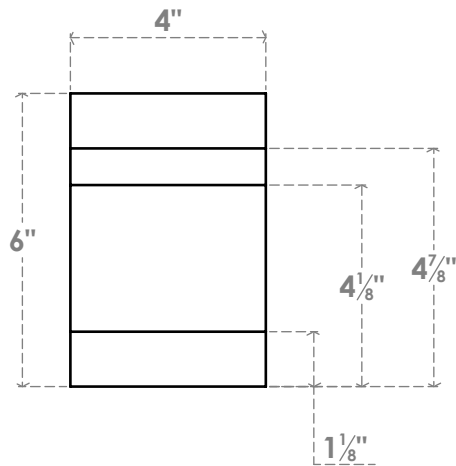

RFTP04X06X12NEB

4"W X 6"H X 12"L NEW BRIGHTON ARCHITECTURAL GRADE PVC RAFTER TAIL

SIDE PROFILE

FRONT PROFILE

ISOMETRIC

EKENA MILLWORK
 2300 WEST MAIN ST.
 CLARKSVILLE, TX 75426
 TOLL FREE: 866-607-0453
 WWW.EKENAMILLWORK.COM