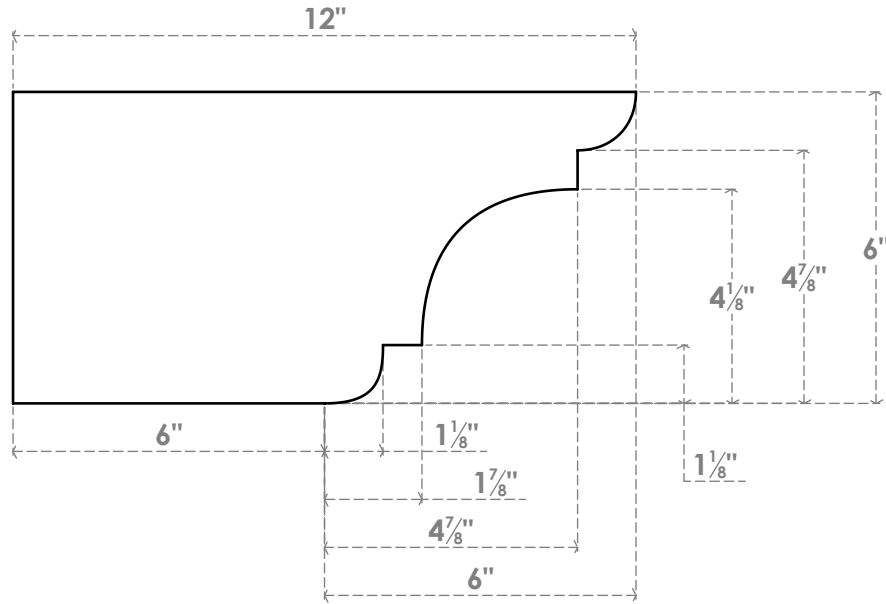

RFTP04X06X12NEB

4"W X 6"H X 12"L NEW BRIGHTON ARCHITECTURAL GRADE PVC RAFTER TAIL

SIDE PROFILE

FRONT PROFILE

ISOMETRIC

EKENA MILLWORK
 2300 WEST MAIN ST.
 CLARKSVILLE, TX 75426
 TOLL FREE: 866-607-0453
 WWW.EKENAMILLWORK.COM